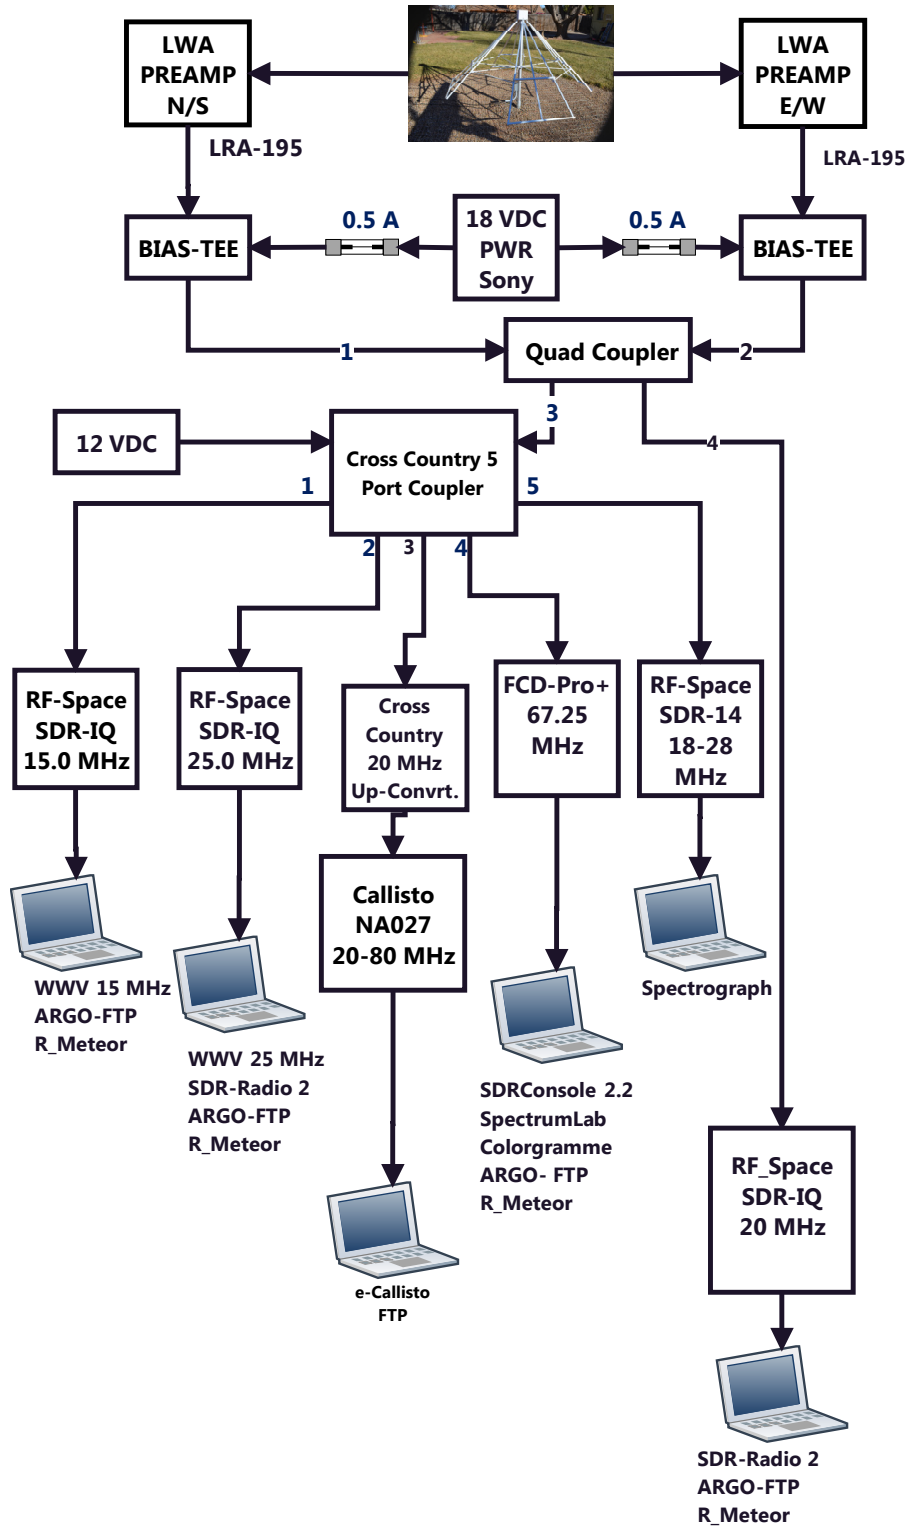

LWA DUAL BOW-TIE ANTENNA

LWA Scheme
Antenna Panel
rev. 2014-08-09