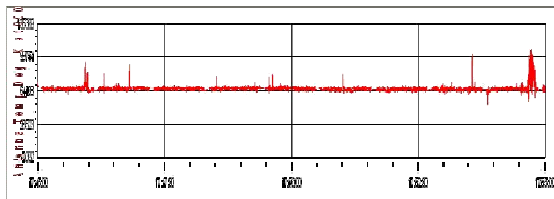

FM Meteor Detection
Stan, KB5VL

Radio Shack FM Antenna Pointing NE

Marantz ST6000 FM Receiver
Rack Mount
Narrow Band
Tuned to 97.5 MHz

Laptop
Sky Pipe II
Runs Strip Chart

10 min scan

Blips upward are echoes and if there is no audio, just signal, they will blip downward.